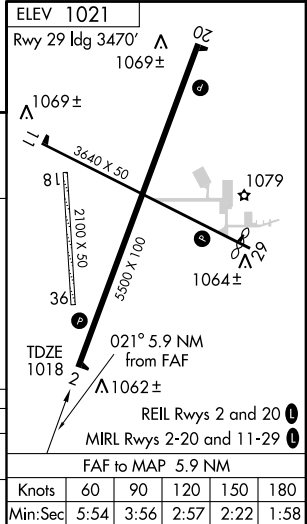

SDF EKP <b>108.7</b>	APP CRS <b>021°</b>	Rwy ldg TDZE Apr Elev	<b>5500</b> <b>1018</b> <b>1021</b>
-------------------------	------------------------	-----------------------------	---

**⚠ NA** Procedure not authorized when R-6904 A and B active. MISSED APPROACH: Climb to 2600 then right turn direct EK LOM and hold.

ASOS <b>126.575</b>	MINNEAPOLIS CENTER <b>124.4 317.7</b>	UNICOM <b>122.8 (CTAF) 0</b>
------------------------	--	---------------------------------

EC-3, 14 FEB 2008 to 13 MAR 2008

EC-3, 14 FEB 2008 to 13 MAR 2008

**ADF REQUIRED**

CATEGORY	A	B	C	D
S-2	1360-1	342 (400-1)		1360-1½ 342 (400-1½)
CIRCLING	1480-1	459 (500-1)	1520-1½ 499 (500-1½)	1620-2 599 (600-2)