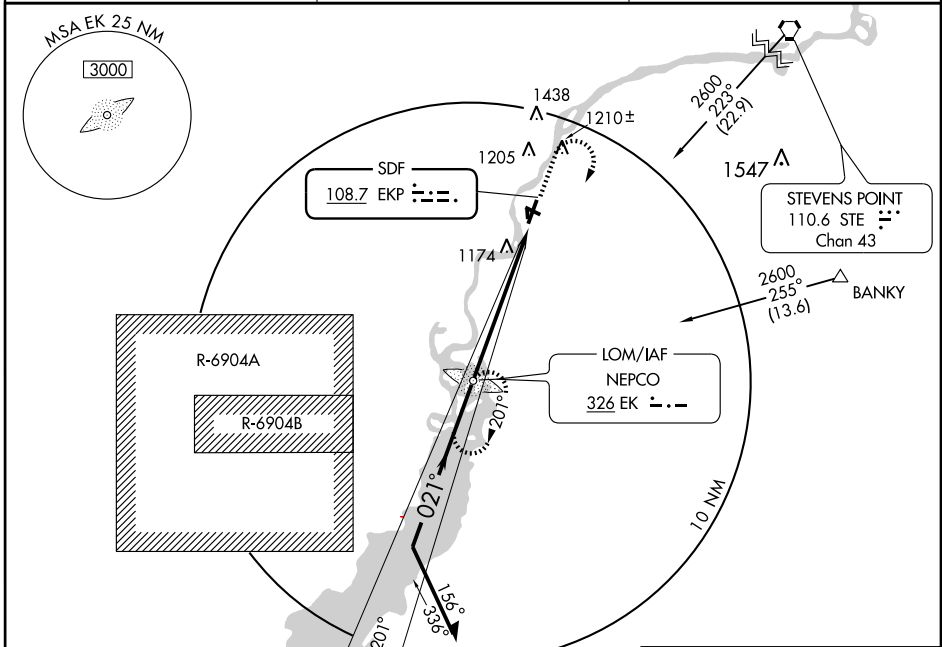

SDF EKP <b>108.7</b>	APP CRS <b>021°</b>	Rwy ldg TDZE Apr Elev	<b>5500</b> <b>1018</b> <b>1021</b>
-------------------------	------------------------	-----------------------------	---

**⚠ NA** Procedure not authorized when R-6904 A and B active. MISSED APPROACH: Climb to 2600 then right turn direct EK LOM and hold.

ASOS <b>126.575</b>	MINNEAPOLIS CENTER <b>124.4 317.7</b>	UNICOM <b>122.8 (CTAF) 0</b>
------------------------	--	---------------------------------

EC-3, 14 FEB 2008 to 13 MAR 2008

EC-3, 14 FEB 2008 to 13 MAR 2008

**ADF REQUIRED**

CATEGORY	A	B	C	D
S-2	1360-1	342 (400-1)		1360-1½ 342 (400-1½)
CIRCLING	1480-1	459 (500-1)	1520-1½ 499 (500-1½)	1620-2 599 (600-2)