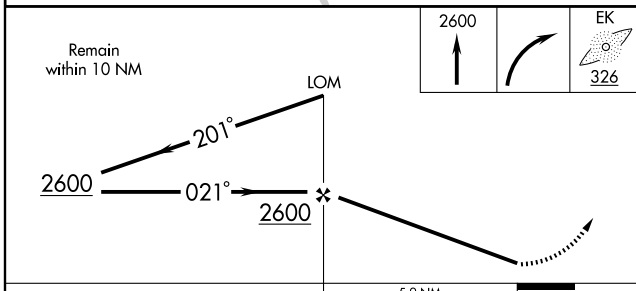

ADF REQUIRED

CATEGORY	A	B	C	D
S-2	1360-1	342 (400-1)		1360-1½ 342 (400-1½)
CIRCLING	1480-1	459 (500-1)	1520-1½ 499 (500-1½)	1620-2 599 (600-2)